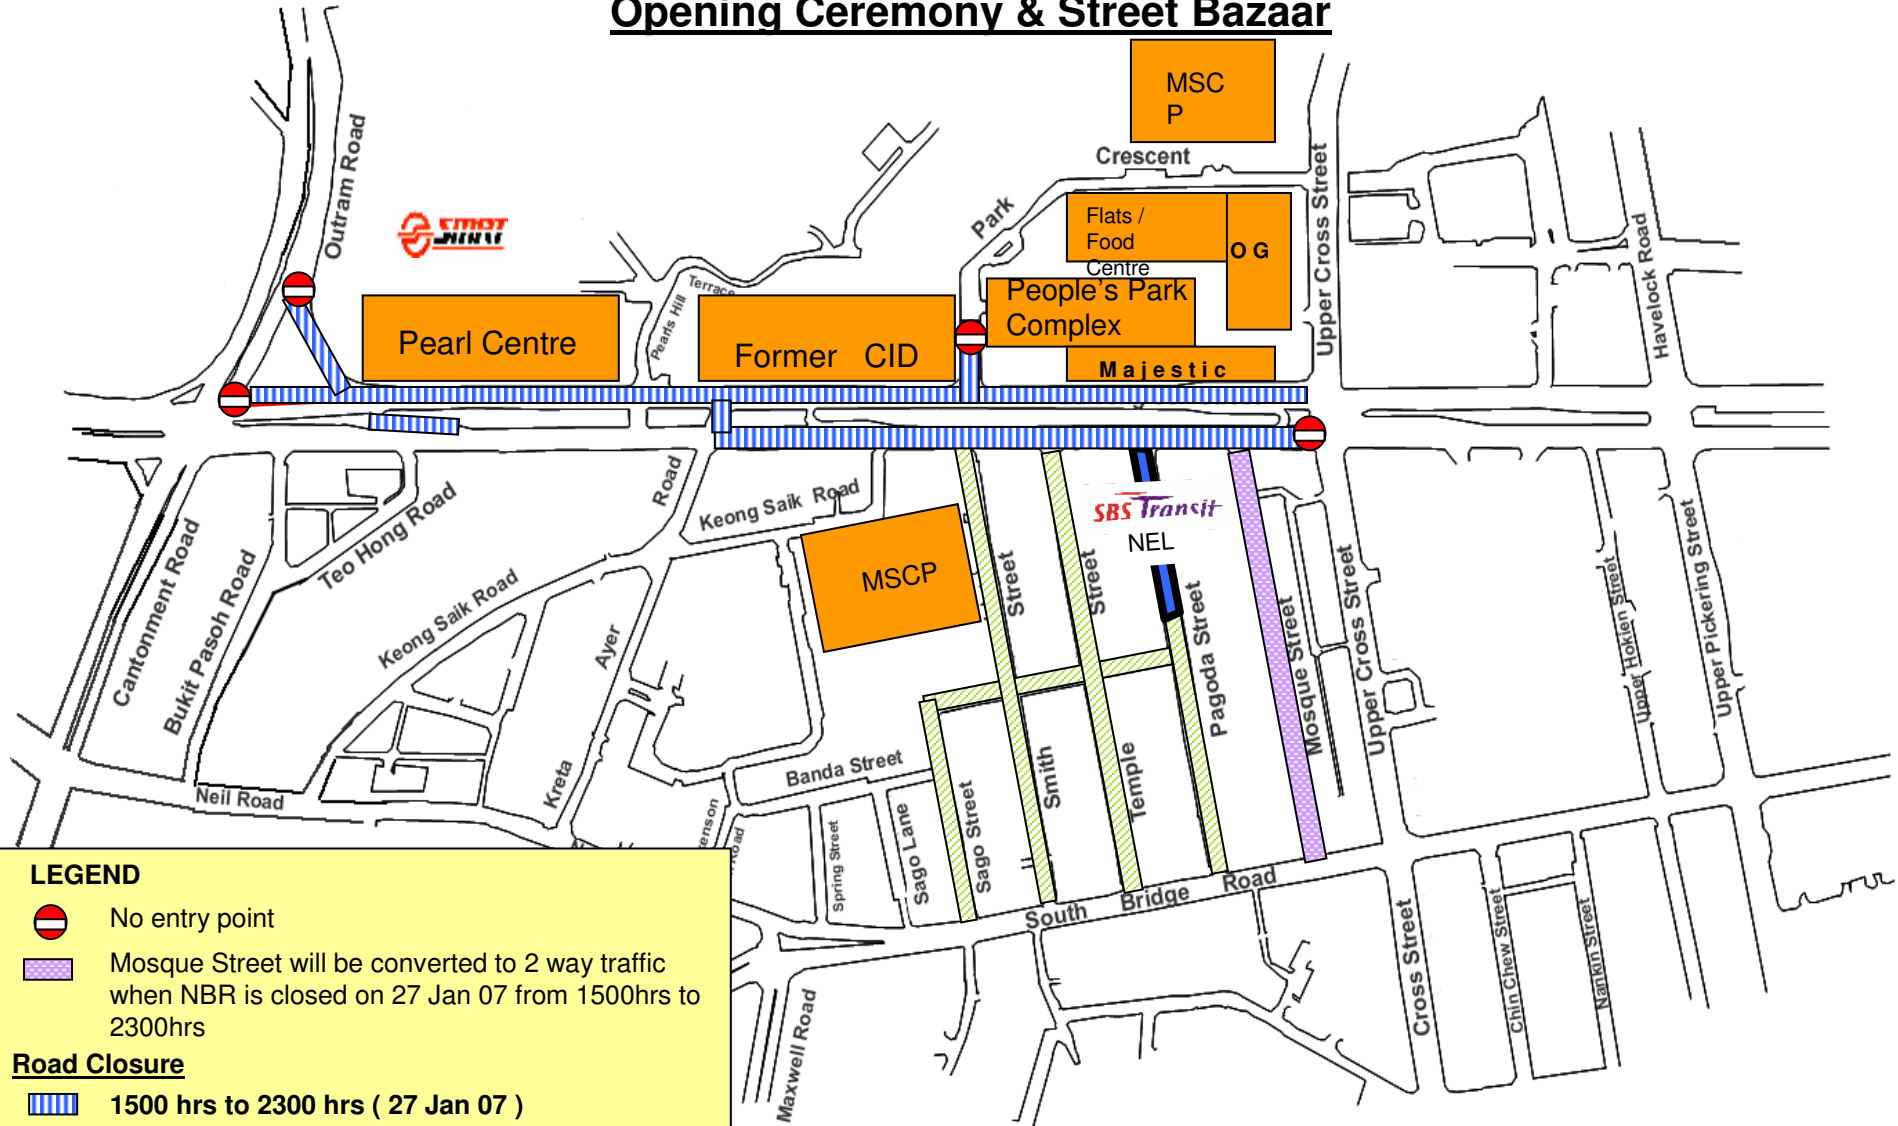

Opening Ceremony & Street Bazaar

LEGEND

-  No entry point
-  Mosque Street will be converted to 2 way traffic when NBR is closed on 27 Jan 07 from 1500hrs to 2300hrs

Road Closure

-  1500 hrs to 2300 hrs (27 Jan 07)
-  (a) (27 Jan 07)
1500hrs to 2300hrs
- (b) (28 Jan – 16 Feb 07)
1800 hrs to 2300 hrs Mon to Fri
1800 hrs to 2400 hrs Sat, Sun & eve of PH
- (c) (17 Feb 07)
1700 hrs to 0300 hrs the next day